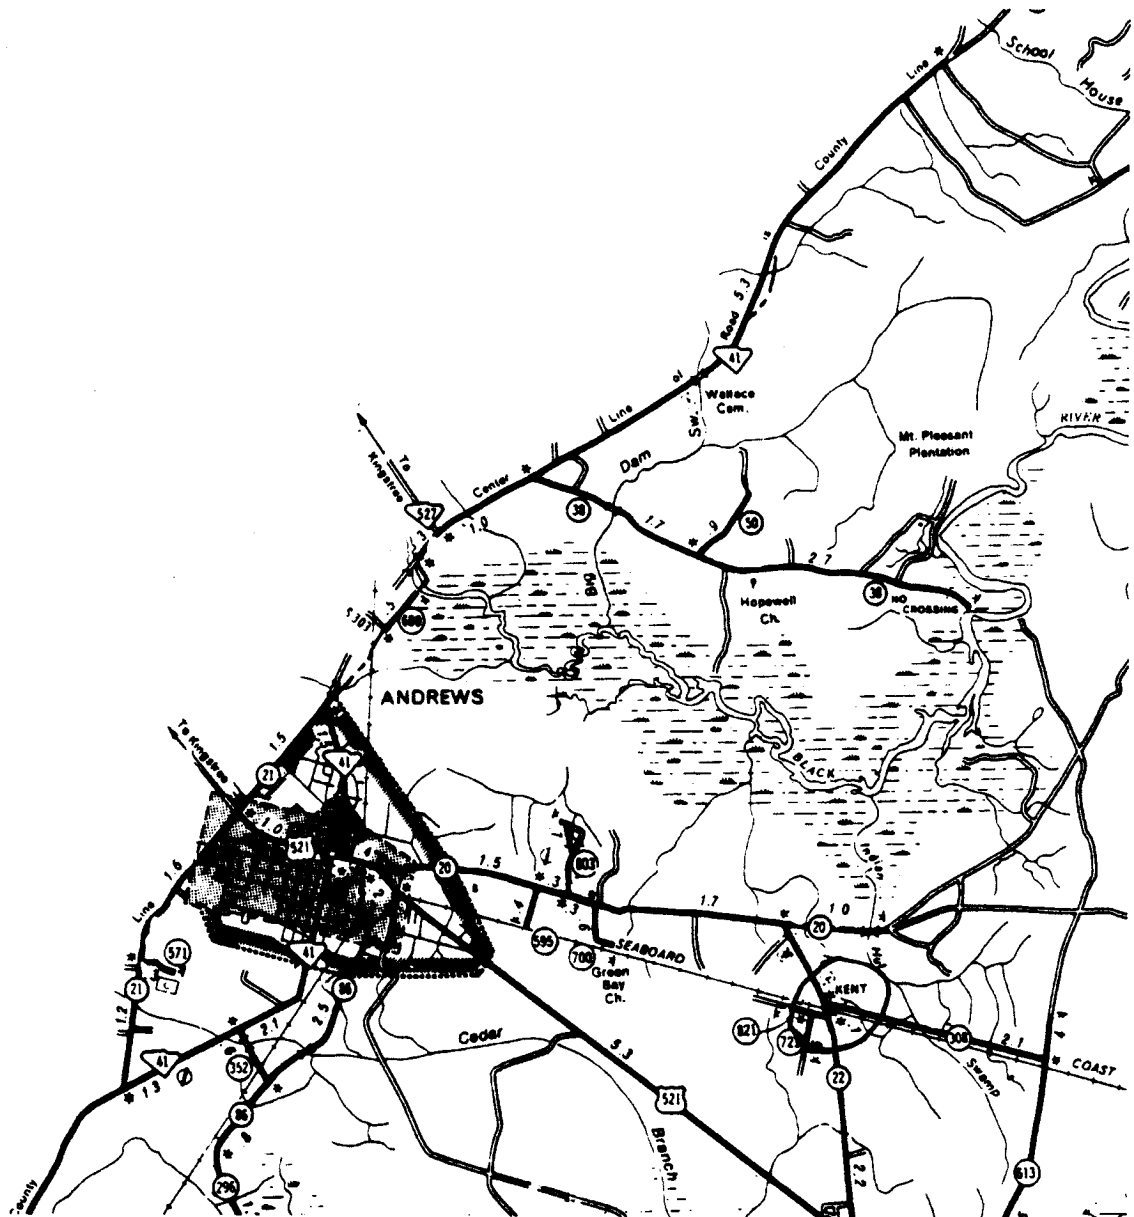

Bethel  
Methodist Church  
Cemetery and Obituaries

Barbara A. Moore

Three Rivers Historical Society

Bethel Methodist Church and Cemetery is located in Georgetown County at Kent Crossing. From Andrews, take State Road 20 to State Road 22. Bethel is on State Road 22 approximately ¼ mile before railroad.